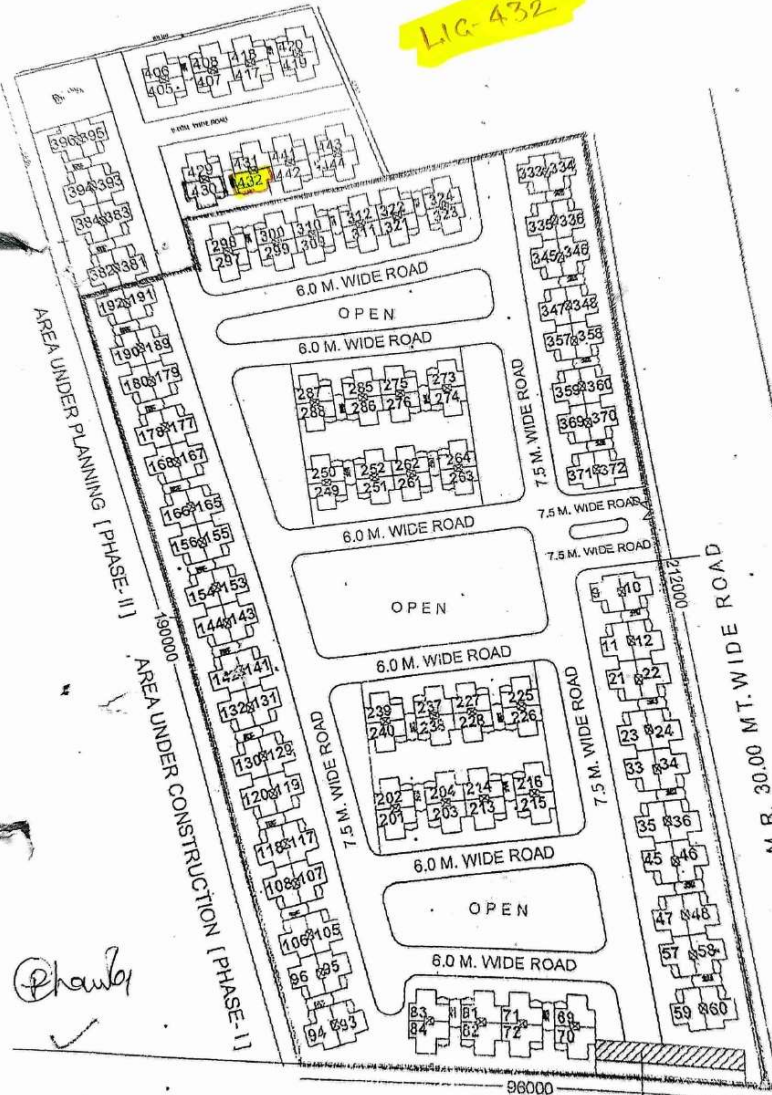

NUMBERING OF LIG HOUSES UNDER DEEN DYAL AWAS
YOJANA AT JUNWANI, DURG
SECOND FLOOR

LIG 432

Phawla

Sub-Engineer
C.G. Housing Board

M. R. 50.00 M.T. WIDE ROAD

Assistant Engineer
C. G. Housing Board

Estate Officer
Executive Engineer
C. G. Housing Board