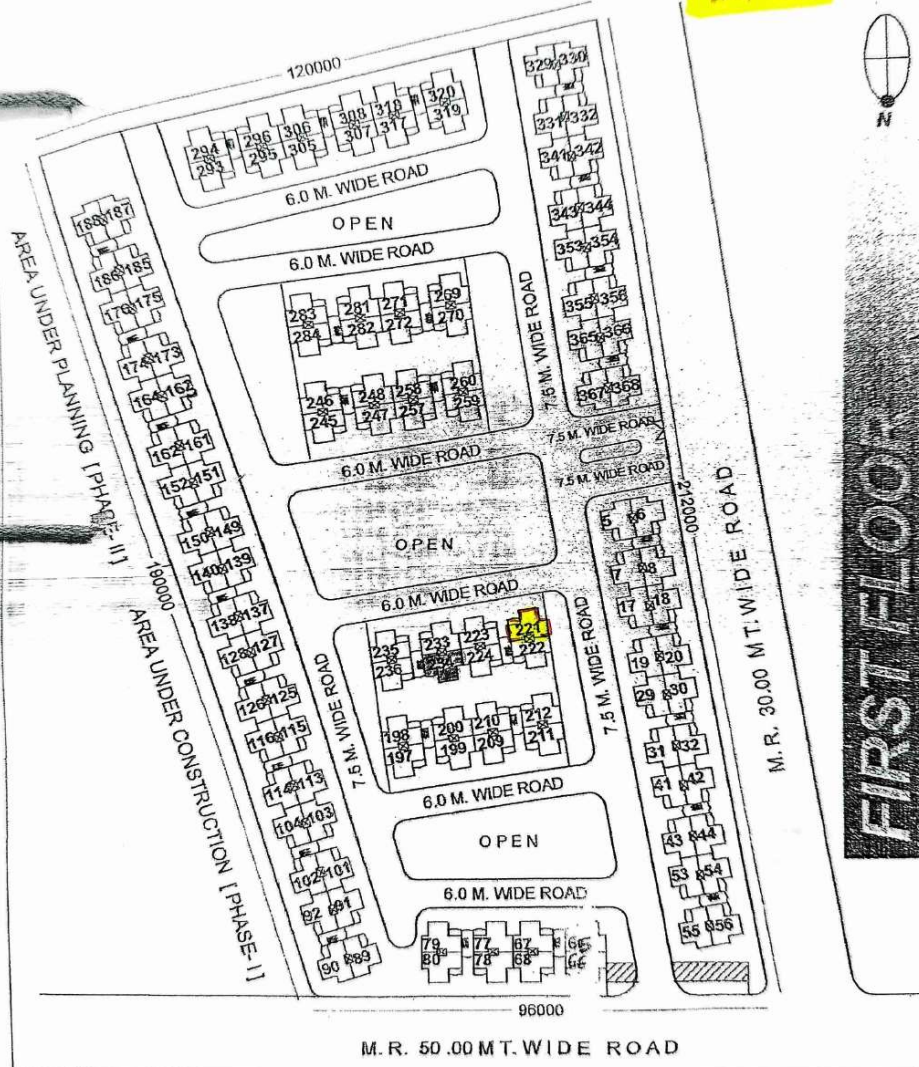

Deendayal Awas Yojana Junwani, Bhilai

**THE PLAN FOR CONSTRUCTION OF 372 DEENDAYAL
WAS YOJNA, LIG HOUSES AT JUNWANI, DURG.**

**NUMBERING PLAN OF 124 HOUSES
FIRST FLOOR**

WG-221

FIRST FLOOR

 Sub-Engineer C.G.Husing Board, Div.-DURG.	 Asstt Engineer C.G.Husing Board, Div.-DURG.	 Estate Officer C.G. Housing Board Division Office C.G.Husing Board, Div.-DURG.
---	---	---