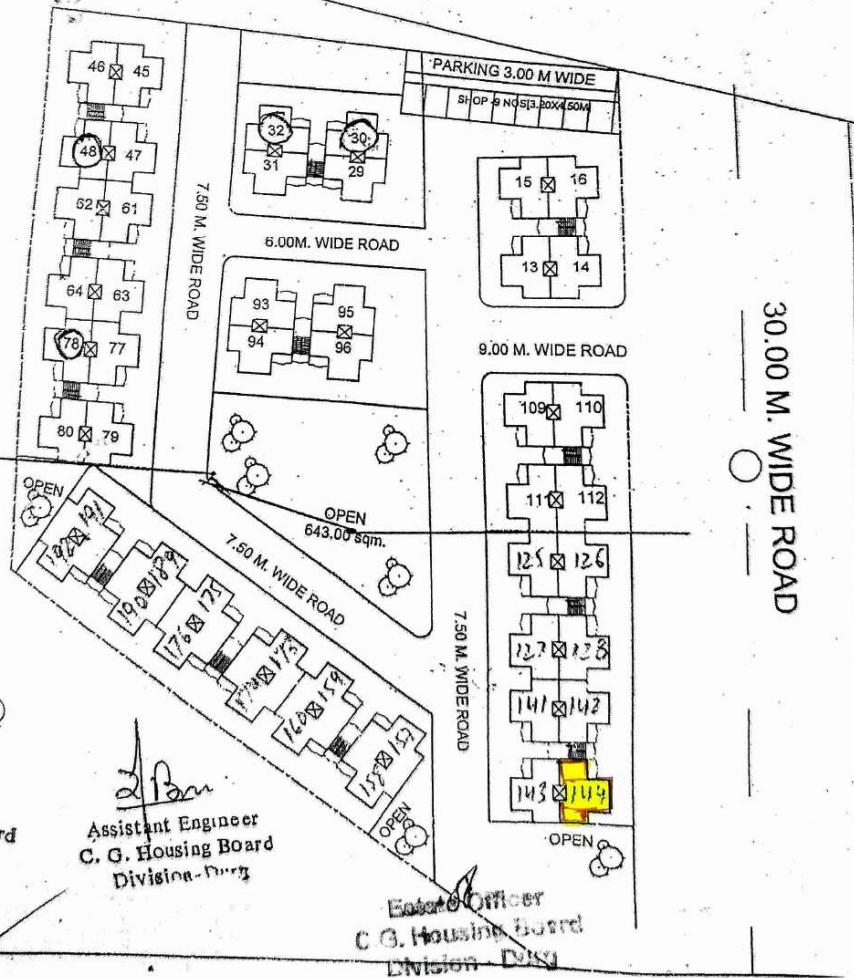

DEEN DYAL AWAS YOJNA, LIG SCHEME SLICE II AT
JUNWANI, DURG
NUMBERING OF 112/192 HOUSES
THIRD FLOOR

D.P.S.DURG

LIG-144

50.00 M. WIDE ROAD

EXISTING PL. DEENDAYAL AWAS YOJANA

[Signature]
Sub Engineer
C. G. Housing Board
Division-Durg

[Signature]
Assistant Engineer
C. G. Housing Board
Division-Durg

[Signature]
Estate Officer
C. G. Housing Board
Division-Durg