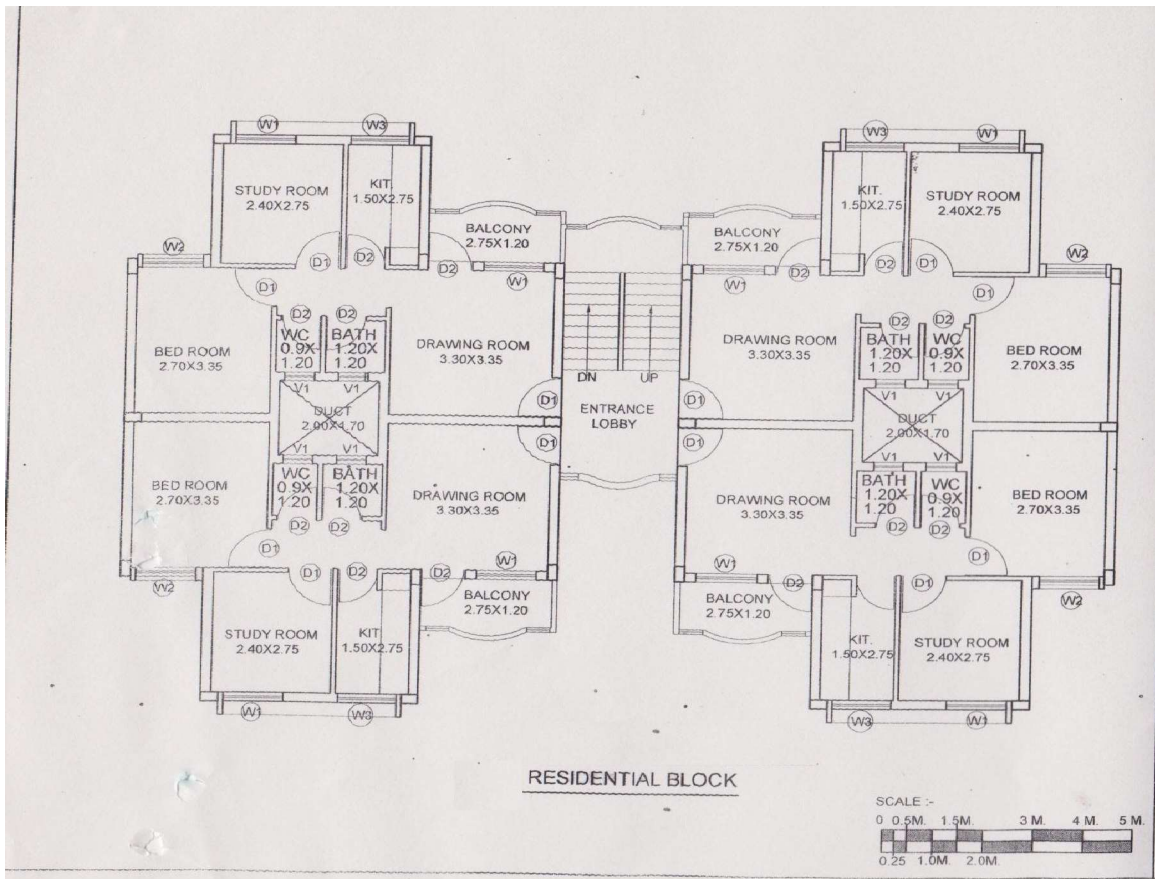

Deendayal Awas Yojana Junwani, Bhilai

**THE PLAN FOR CONSTRUCTION OF 372 DEENDAYAL
WAS YOJNA, LIG HOUSES AT JUNWANI, DURG.**

**NUMBERING PLAN OF 124 HOUSES
FIRST FLOOR**

WG-221

FIRST FLOOR

 Sub-Engineer C.G.Husing Board, Div.-DURG.	 Asstt Engineer C.G.Husing Board, Div.-DURG.	 Estate Officer C.G. Housing Board Division Office C.G.Husing Board, Div.-DURG.
---	---	---