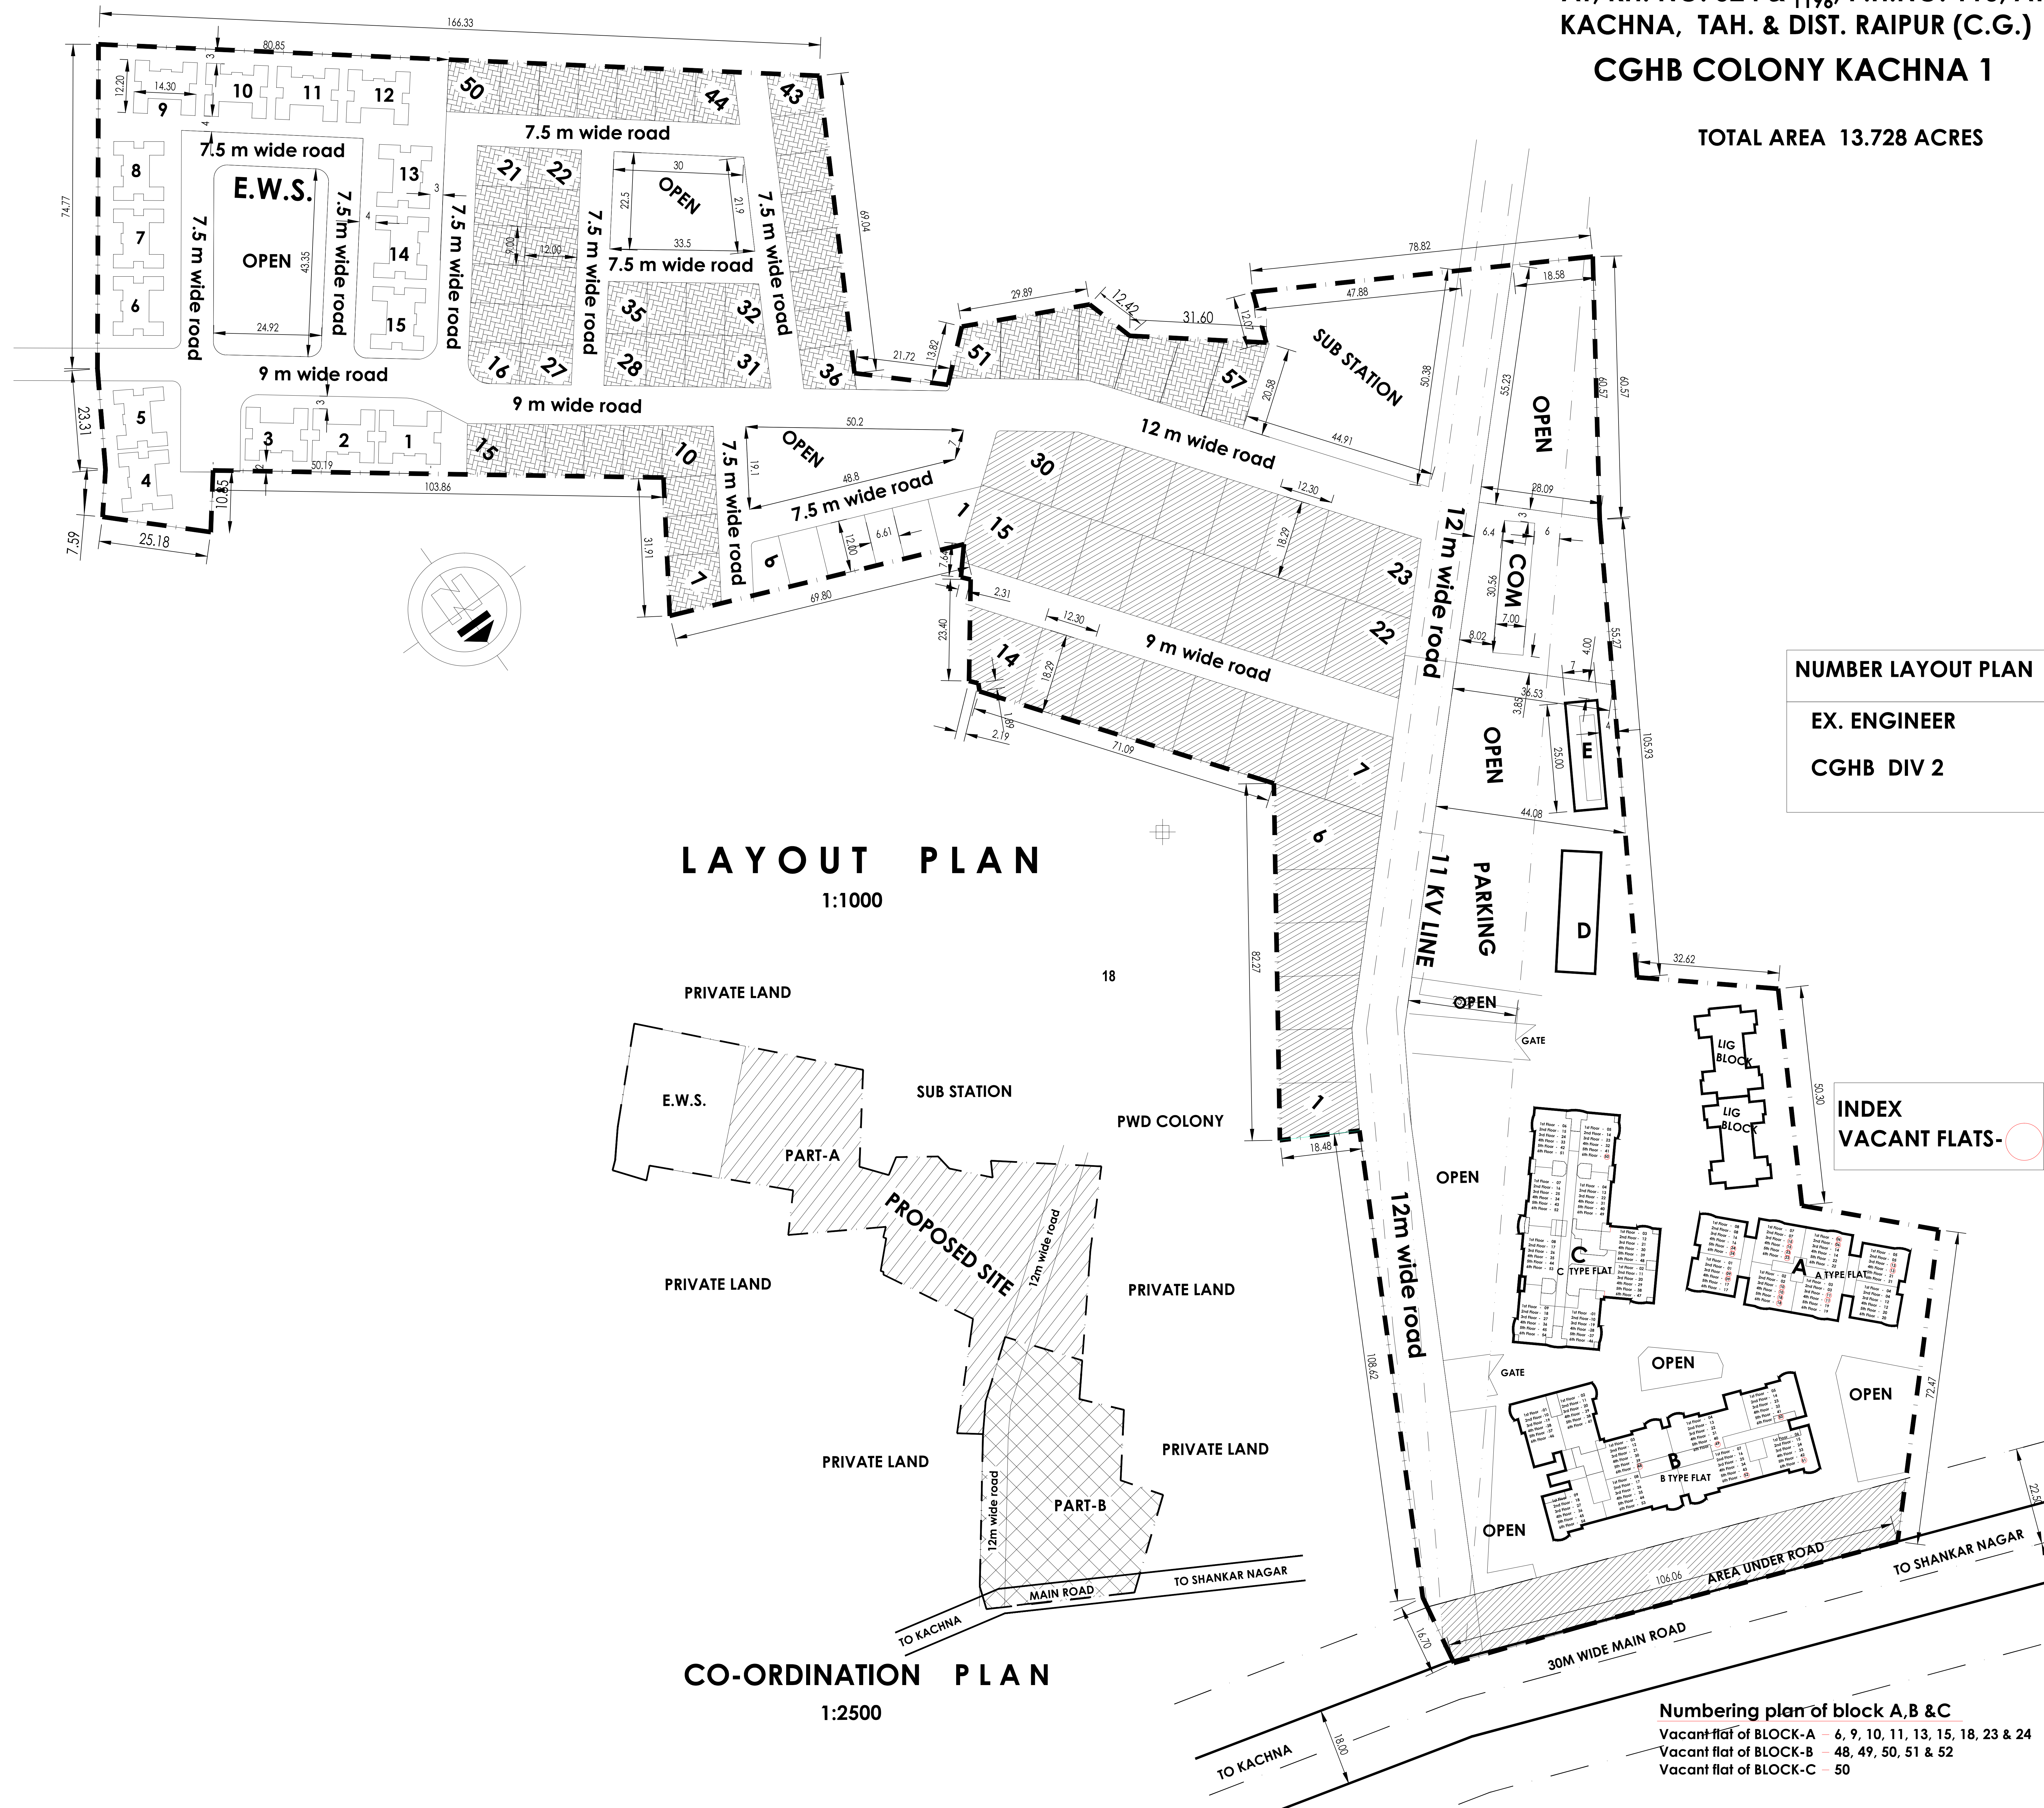

**PROPOSED RESIDENSIAL LAYOUT PLAN
AT, KH. NO. 524 & ⁵²²/₁₁₉₆, P.H.NO. 110, AT
KACHNA, TAH. & DIST. RAIPUR (C.G.)
CGHB COLONY KACHNA 1**

TOTAL AREA 13.728 ACRES

NUMBER LAYOUT PLAN
EX. ENGINEER
CGHB DIV 2

LAYOUT PLAN
1:1000

CO-ORDINATION PLAN
1:2500

**INDEX
VACANT FLATS-** ○

Numbering plan of block A, B & C

Vacant flat of BLOCK-A	6, 9, 10, 11, 13, 15, 18, 23 & 24
Vacant flat of BLOCK-B	48, 49, 50, 51 & 52
Vacant flat of BLOCK-C	50