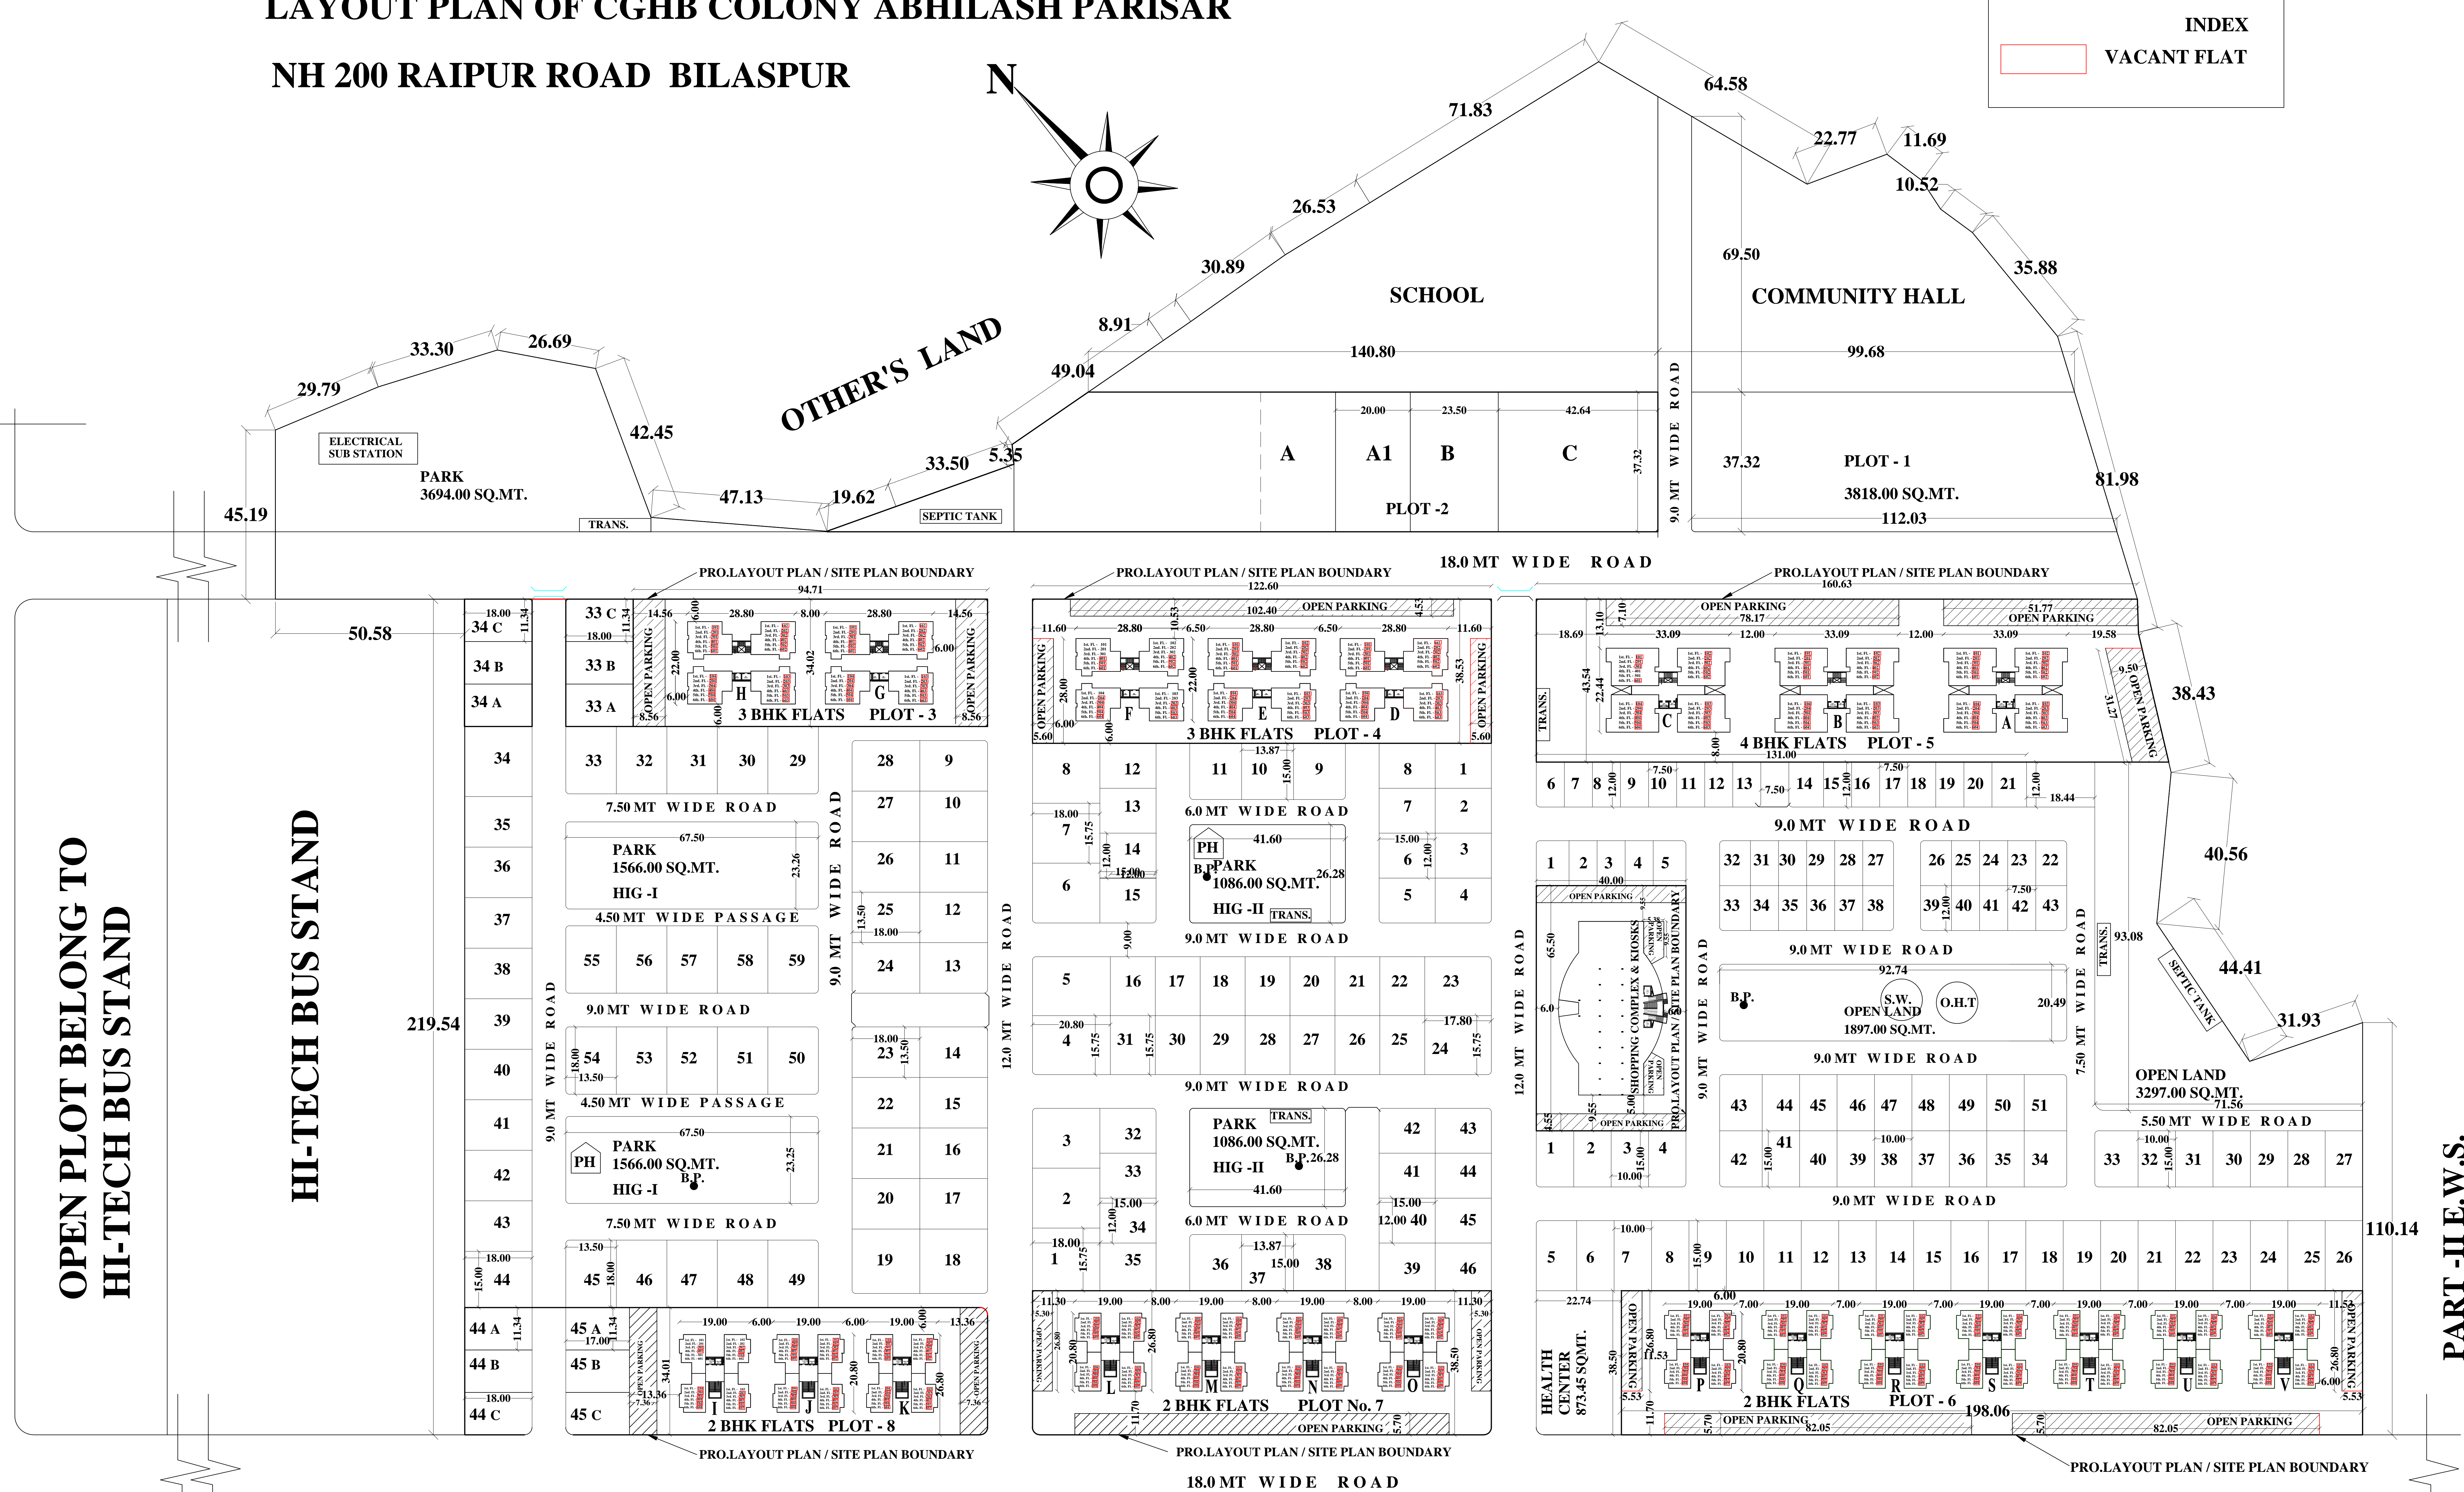

LAYOUT PLAN OF CGHB COLONY ABHILASH PARISAR NH 200 RAIPUR ROAD BILASPUR

INDEX
 VACANT FLAT

TO BILASPUR

N.H. 200

TO RAIPUR

OPEN PLOT BELONG TO
HI-TECH BUS STAND

HI-TECH BUS STAND

PART - II E.W.S.

LAYOUT PLAN